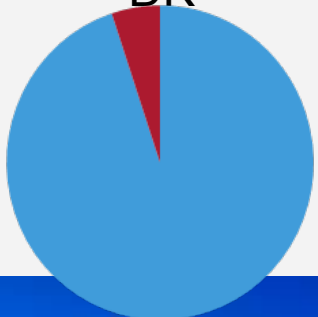

# Young and educated

Mean age

DK

AARHUS

Education

■ PhD/  
graduate  
(8,7)

## Adgang til internet hjemme. 2012