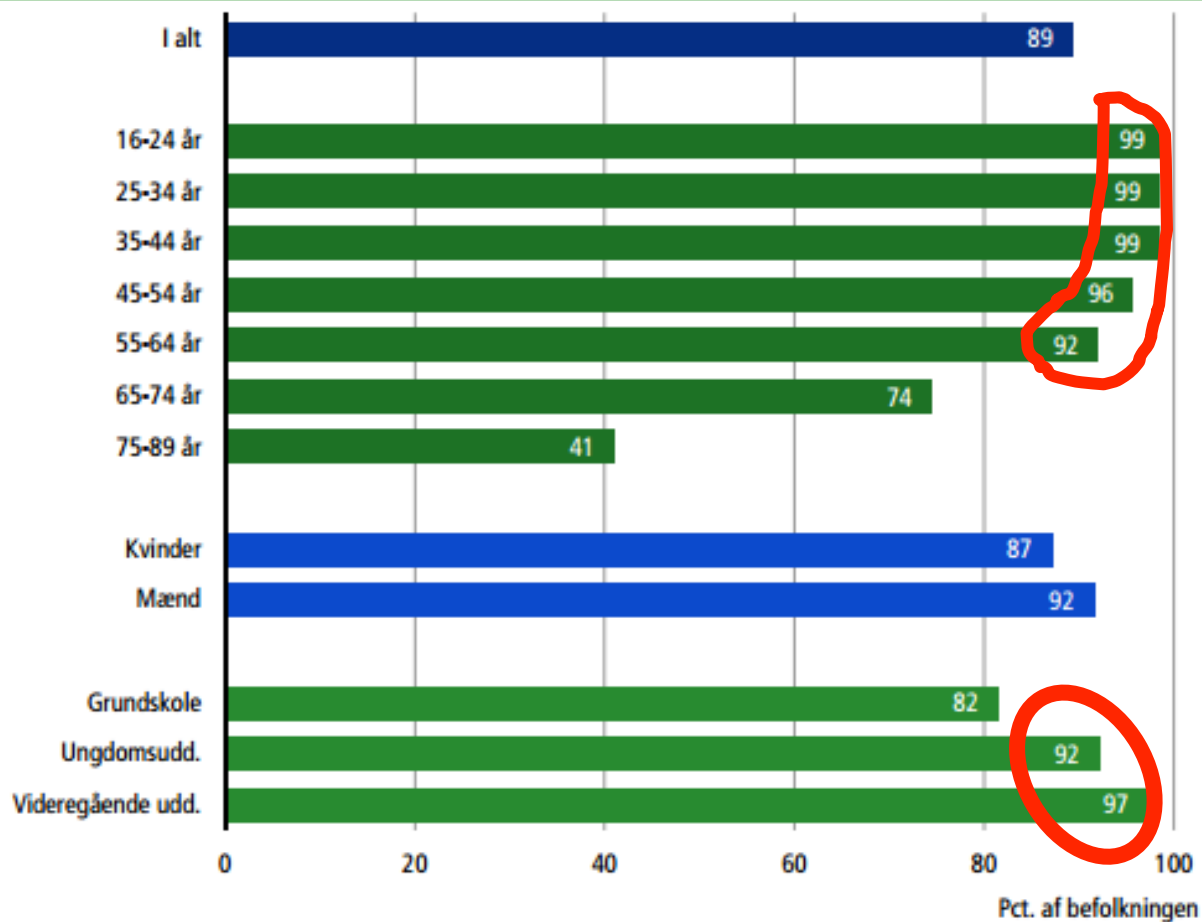

# Young and educated

Mean age

DK

AARHUS

Education

■ PhD/  
graduate  
(8,7)

## Adgang til internet hjemme. 2012