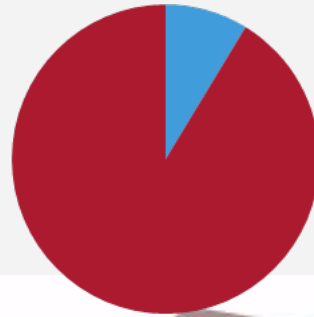

# Young and educated

Mean age

DK

AARHUS

Education

■ PhD/  
graduate  
(8,7)

## Adgang til internet hjemme. 2012