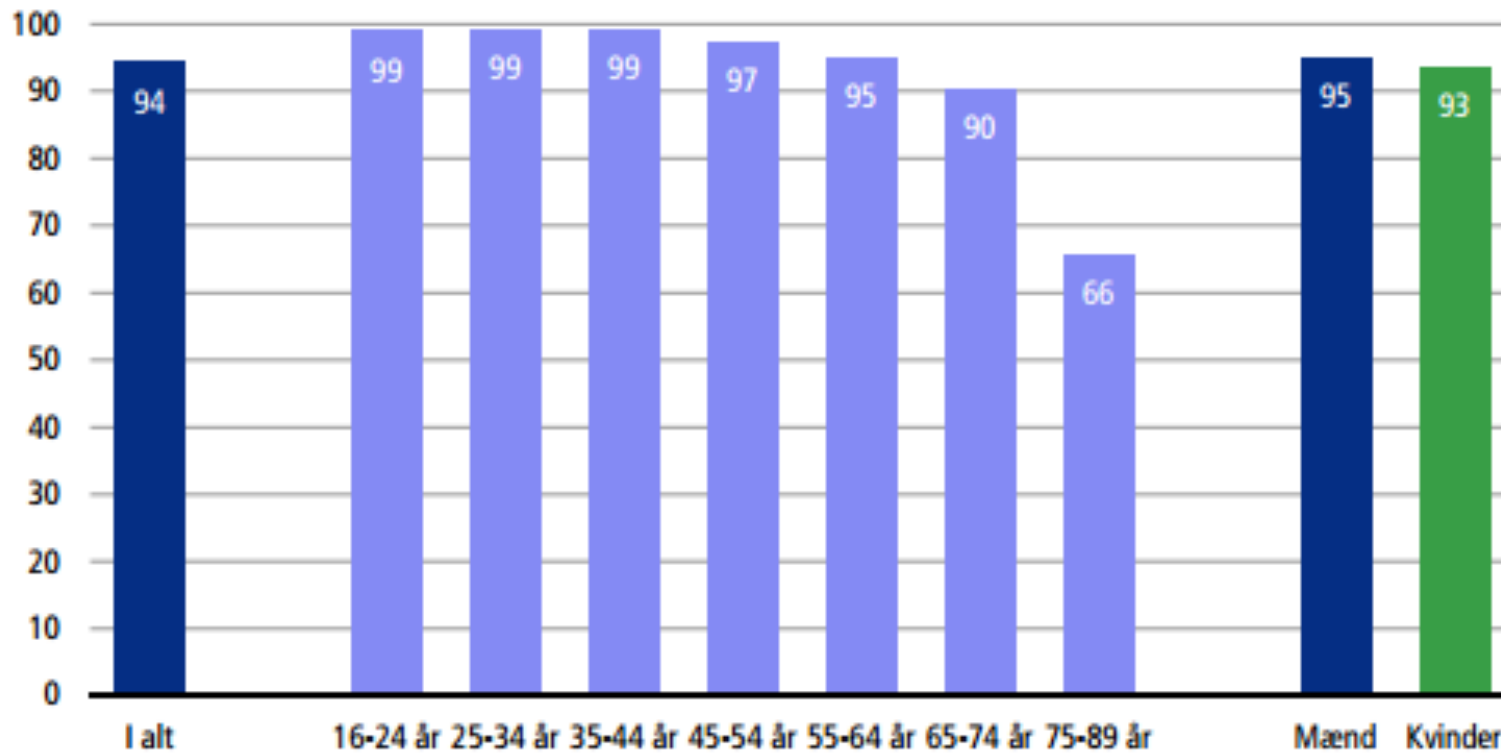

Brug af mobiltelefon eller smartphone. 2012

Pct. af befolkningen 16-89 år